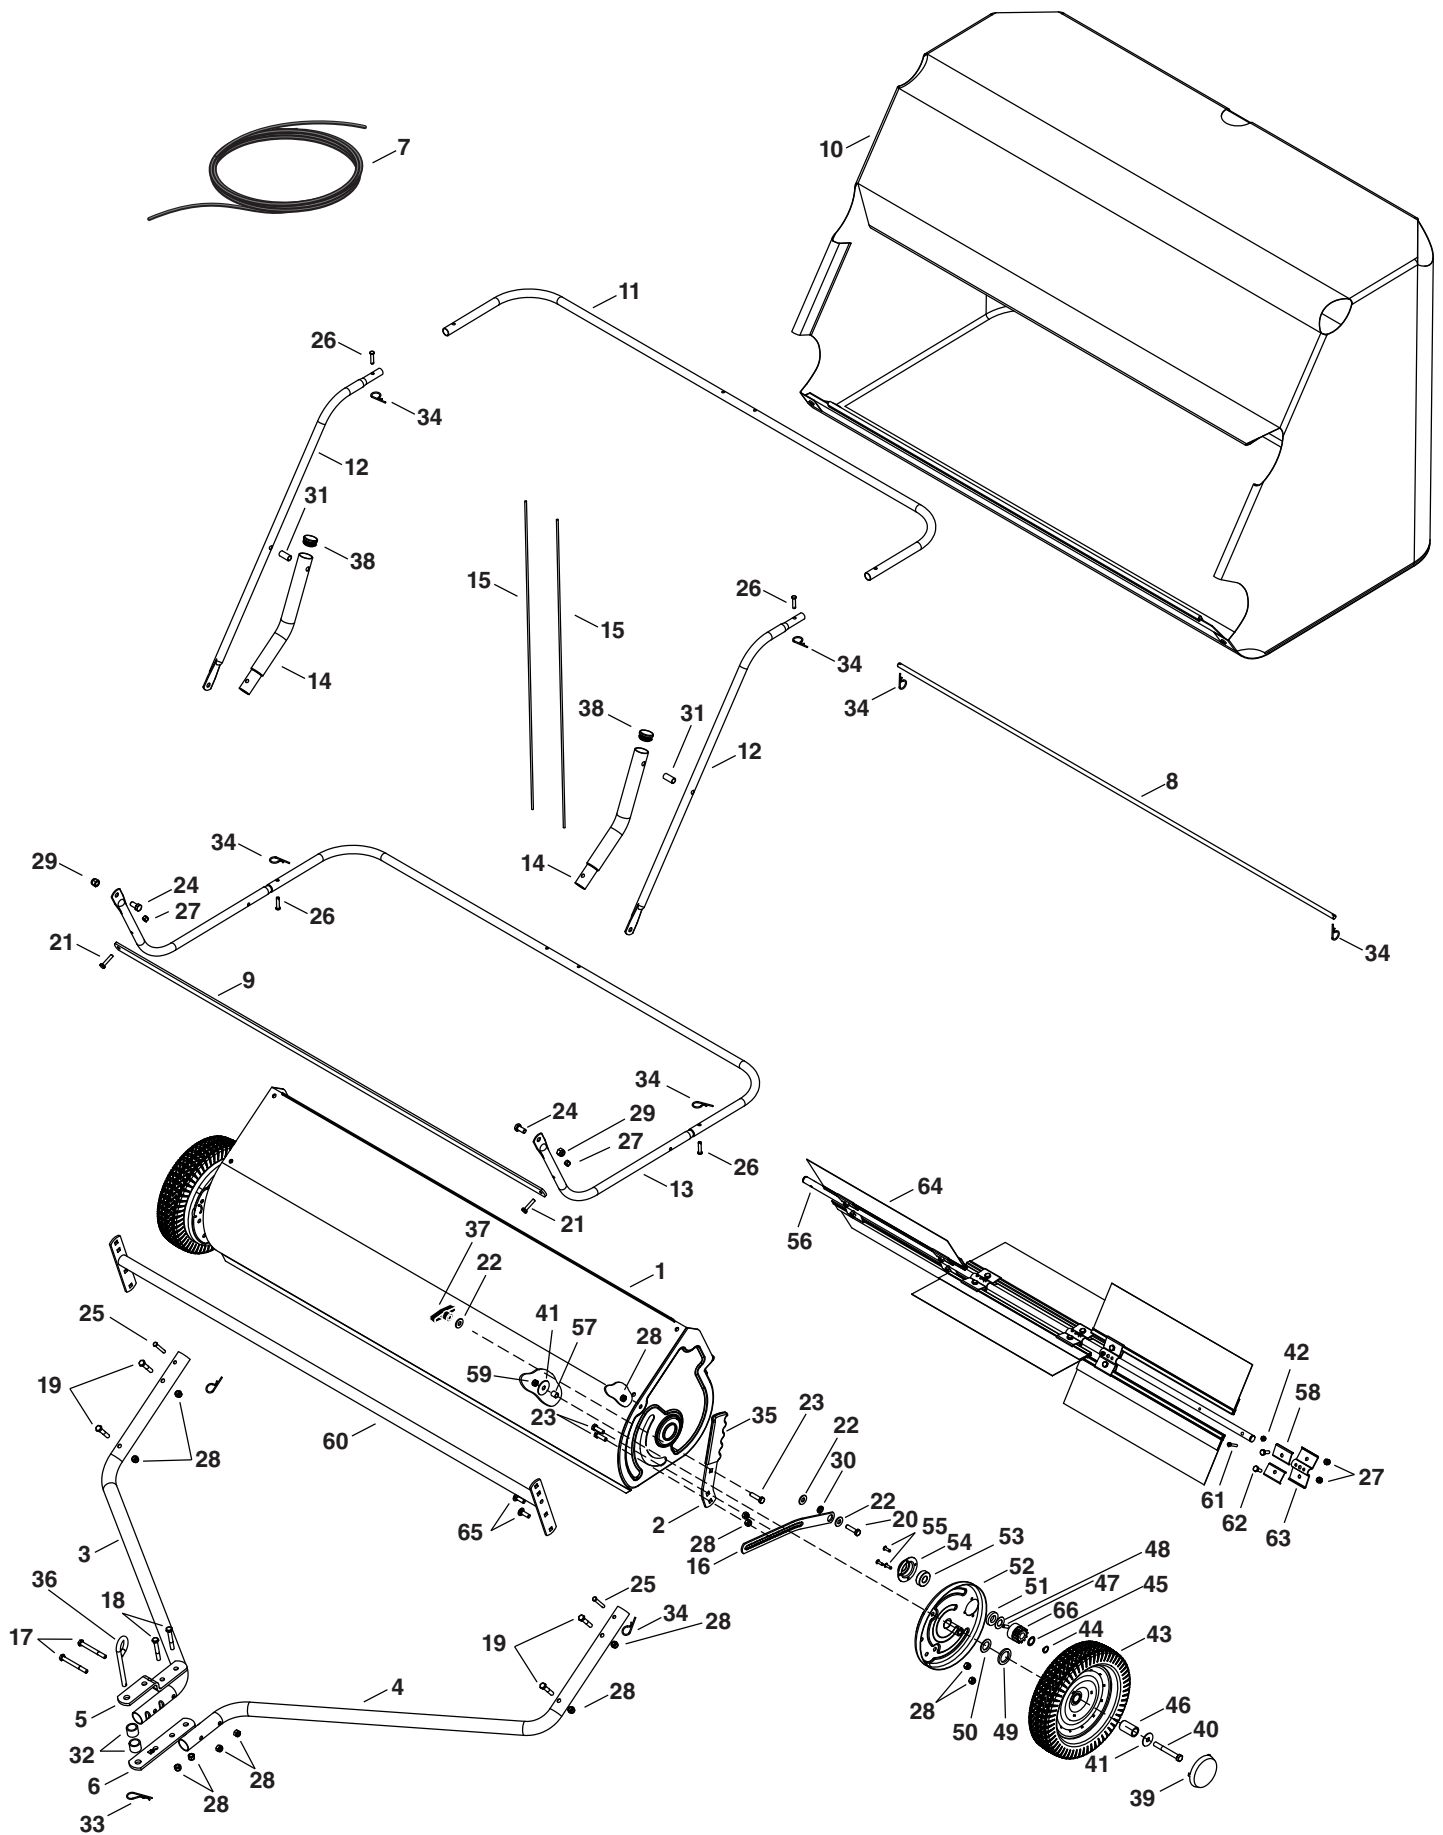

REPAIR PARTS FOR MODEL 45-0546 - 52" LAWSWEEPER

REPAIR PARTS FOR MODEL 45-0546 - 52" LAWSWEEPER

REF	PART NO.	QTY	DESCRIPTION	REF	PART NO.	QTY	DESCRIPTION
1	69420	1	Housing Assembly	35	43943	1	Height Adjustment Grip
2	26243	1	Height Adjustment Handle	36	23353	1	Pin, Hitch
3	28184	1	Hitch Tube, R.H.	37	43720	1	Knob, Wing 5/16-18"
4	28183	1	Hitch Tube, L.H.	38	47674	2	Plug
5	23687	1	Bracket, Hitch	39	2674-32	2	Hub Cap
6	24192	1	Bracket, Hitch (Straight)	40	43574	2	Bolt, Hex 3/8-16 x 3" Lg.
7	43737	1	Hopper Rope	41	141	4	Washer, Flat 1-1/2" x .375" x .062"
8	28195	1	Rod, Hopper Bag	42	47171	6	Nut, Nylock 10-32
9	28193	1	Strap, Bag Frame	43	40113	2	Wheel & Tire
10	45405	1	Hopper Bag	44	42094	2	Ring, Retaining .562" ID
11	45406	2	Hopper Frame (Rear)	45	44006	2	Washer, Flat .849" x .598" x .025"
12	49765	2	Upper Hopper Frame (Front)	46	40109	2	Bushing, Bronze
13	48726	2	Lower Hopper Frame (Front)	47	47046	2	Dowel Pin (Drive)
14	28196	2	Tube, Bag Arm	48	40001	2	Washer, Shim 1.125" x .595" x .020"
15	43938	2	Rod, Hopper Support	49	HA4143	2	Washer, 1.04" x 1.5" x .145"
16	28610	1	Height Adjustment Strap	50	1540-31	2	Washer, Flat .78" x 1.25" x .062"
17	46782	2	Bolt, Hex 5/16-18 x 3" Lg.	51	23520	2	Spacer, .660" x .250" x .250" L
18	43224	2	Bolt, Hex 5/16-18 x 2-1/4" Lg.	52	68691	2	Ass'y, Dust Cover
19	43084	4	Bolt, Hex 5/16-18 x 1-3/4" Lg.	53	44232	2	Ball Bearing
20	43840	1	Bolt, Hex 5/16-18 x 1-1/4" Lg.	54	1629-56	2	Retainer, Dust Cover
21	1509-90	2	Bolt, Hex 1/4-20 x 1-1/4"	55	C-9M5732	6	Rivet, Pop
22	43081	3	Washer, .375" x .875" x .083"	56	28197	1	Brush Shaft
23	44326	3	Bolt, Carriage 5/16-18 x 1"	57	48866	2	Spacer, .38" x .50" x .53"
24	43407	2	Bolt, Hex 3/8-16 x 3/4"	58	23581	12	Retainer, Brush (Single)
25	46867	2	Pin, Clevis 1/4" x 1-3/4" Lg.	59	42210	2	Nut, Nylock Jam 3/8-16
26	48365	4	Clevis Pin, 1/4" x 1-1/8"	60	69421	1	Ass'y, Ht Adjust
27	47189	14	Nut, Nylock 1/4-20 Thread	61	49954	6	Bolt, Hex 10-32 x 1" Lg.
28	47810	15	Nut, Nylock 5/16-18 Thread	62	43012	12	Bolt, Hex 1/4-20 x 3/4" Lg.
29	HA21362	2	Nut, Hex 3/8-16"	63	23580	6	Retainer, Brush (Double)
30	23400	1	Spacer, .410" x .620" x .15"	64	45252	6	Brush, 52"
31	23658	2	Spacer, .46" x .56" x .62" (5/8")	65	43080	4	Bolt, Carr 5/16-18 x 3/4"
32	23368	2	Tube, Hitch Spacer	66	2692-7	1	Gear, Pinion L.H.
33	43343	1	Hairpin Cotter, 1/8"	67	2692-6	1	Gear, Pinion R.H. (not shown)
34	43055	8	Hairpin Cotter, 3/32"		45591	1	Owners Manual